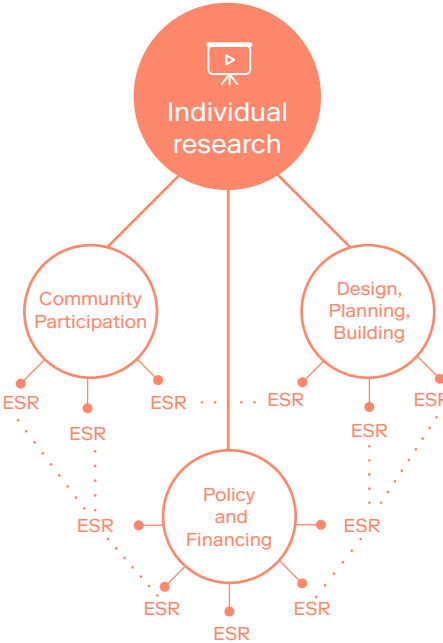

## First session

Friday, July 2, 2021  
14:00- 16:00 (CET)

To introduce the members of the network: ESRs, supervisors, co-supervisors and secondment representatives.

## Second session

Monday, July 5, 2021  
14:00- 17:00 (CET)

To explore the multiple meanings of the three key research topics.

## Third session

Tuesday, July 6, 2021  
14:00- 16:00 (CET)

To seek links between individual projects, and their relationships to the research areas.